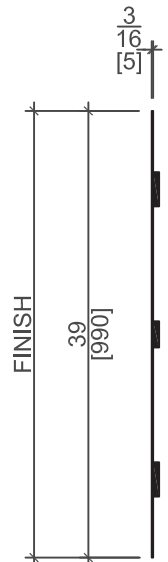

SOLAR PANEL WITH ALUMINUM HONEYCOMB

Opaque

High Efficiency Mono Module

390 W

1000V

ENGINEERING DRAWING (mm)

ELECTRICAL DATA | STC*

SPECIFICATIONS

MECHANICAL DATA

SPECIFICATIONS	ALUMINUM HONEYCOMB SOLAR PANEL - OPAQUE
Cell Type	Mono-crystalline
Cell Arrangement	72 (12x6)
Overall Dimensions	2030x990x25 mm
Front Cover	3.2 mm tempered glass
Back Cover	Black or White Backsheet + Aluminum Honeycomb
Weight	29kg
J-Box	IP68, 3 bypass diodes
Cable	4mm ² , 12 AWG (UL)
Cable Length (including Connector)	300mm, 500mm, 1000mm, 1200mm
Connector	MC4

East USA Location:

 1 Rockefeller Plaza Fl 11, New York, NY 10020, USA
 +1 (646) 583 4486

TECHNICAL DRAWING

TOP VIEW

FRONT VIEW

SIDE VIEW (RIGHT)

Learn More:

 mitrex.com
 info@mitrex.com