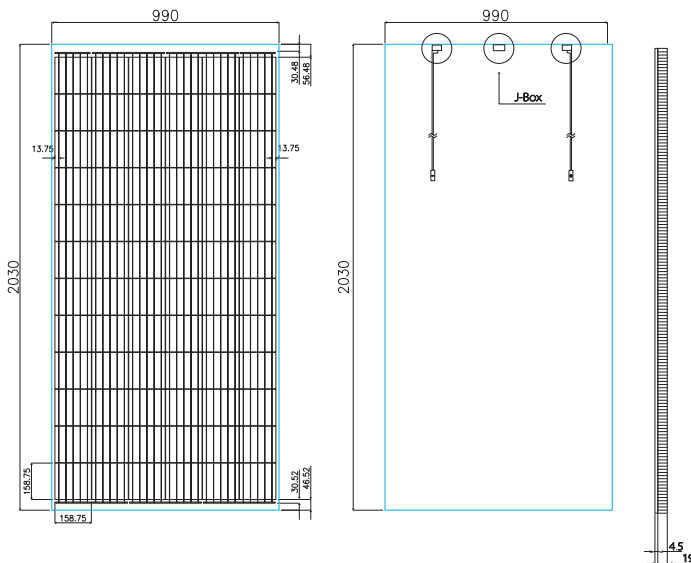

SOLAR PANEL WITH ALUMINUM HONEYCOMB

Opaque

High Efficiency Mono Module

390 W

1000V

ENGINEERING DRAWING (mm)

ELECTRICAL DATA | STC*

SPECIFICATIONS

ALUMINUM HONEYCOMB SOLAR PANEL - OPAQUE

390W
41.9V
9.31A
48.2V
9.77A
19.2%
-40°C ~ +85°C
1000V (IEC/UL)
20A
Class A

* Under Standard Test Conditions (STC) of irradiance of 1000 W/m², spectrum AM 1.5 and cell temperature of 25°C.

MECHANICAL DATA

SPECIFICATIONS	ALUMINUM HONEYCOMB SOLAR PANEL - OPAQUE
Cell Type	Mono-crystalline
Cell Arrangement	72 (12x6)
Overall Dimensions	2030x990x25 mm
Front Cover	3.2 mm tempered glass
Back Cover	Black or White Backsheet + Aluminum Honeycomb
Weight	29kg
J-Box	IP68, 3 bypass diodes
Cable	4mm ² , 12 AWG (UL)
Cable Length (including Connector)	300mm, 500mm, 1000mm, 1200mm
Connector	MC4