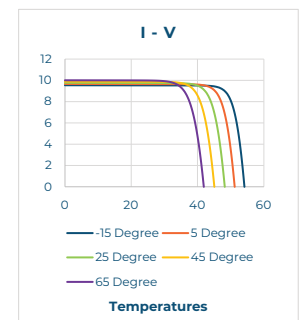

TEMPERATURE CHARACTERISTICS

SPECIFICATIONS	ALUMINUM HONEYCOMB SOLAR PANEL - OPAQUE
Temperature Coefficient Pmax	-0.36% / °C
Temperature Coefficient Voc	-0.30% / °C
Temperature Coefficient Isc	0.046% / °C
Nominal Module Operating Temperature	42 ± 3°C