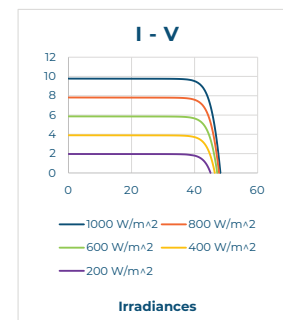

TEMPERATURE CHARACTERISTICS

SPECIFICATIONS	ALUMINUM HONEYCOMB SOLAR PANEL - OPAQUE
Temperature Coefficient Pmax	-0.36% / °C
Temperature Coefficient Voc	-0.30% / °C
Temperature Coefficient Isc	0.046% / °C
Nominal Module Operating Temperature	42 ± 3°C