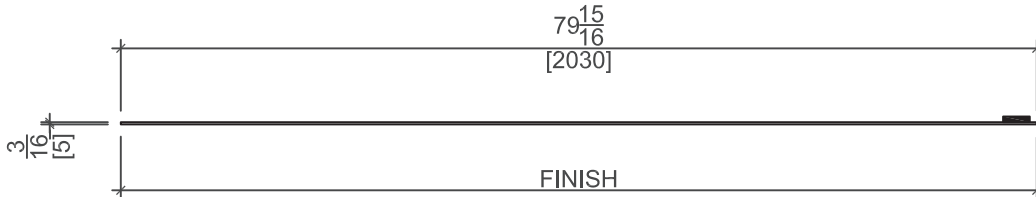

TECHNICAL DRAWING

TOP VIEW