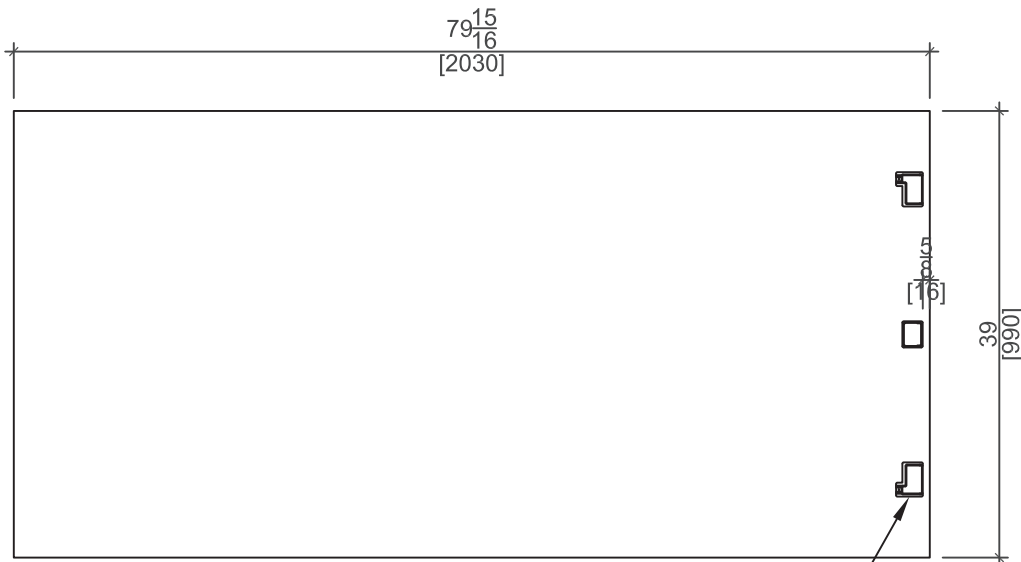

MECHANICAL DATA

SPECIFICATIONS	ALUMINUM HONEYCOMB SOLAR PANEL - OPAQUE
Cell Type	Mono-crystalline
Cell Arrangement	72 (12x6)
Overall Dimensions	2030x990x25 mm
Front Cover	3.2 mm tempered glass
Back Cover	Black or White Backsheet + Aluminum Honeycomb
Weight	29kg
J-Box	IP68, 3 bypass diodes
Cable	4mm ² , 12 AWG (UL)
Cable Length (including Connector)	300mm, 500mm, 1000mm, 1200mm
Connector	MC4

East USA Location:

 1 Rockefeller Plaza Fl 11, New York, NY 10020, USA
 +1 (646) 583 4486

TECHNICAL DRAWING

TOP VIEW

FRONT VIEW

SIDE VIEW (RIGHT)

Learn More:

 mitrex.com
 info@mitrex.com