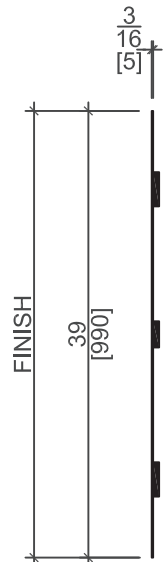

## SOLAR PANEL WITH ALUMINUM HONEYCOMB

**Opaque**

High Efficiency Mono Module

**390 W**

1000V

### ENGINEERING DRAWING (mm)

### MECHANICAL DATA

SPECIFICATIONS	ALUMINUM HONEYCOMB SOLAR PANEL - OPAQUE
Cell Type	Mono-crystalline
Cell Arrangement	72 (12x6)
Overall Dimensions	2030x990x25 mm
Front Cover	3.2 mm tempered glass
Back Cover	Black or White Backsheet + Aluminum Honeycomb
Weight	29kg
J-Box	IP68, 3 bypass diodes
Cable	4mm <sup>2</sup> , 12 AWG (UL)
Cable Length (including Connector)	300mm, 500mm, 1000mm, 1200mm
Connector	MC4

East USA Location:

 1 Rockefeller Plaza Fl 11, New York, NY 10020, USA  
 +1 (646) 583 4486

TECHNICAL DRAWING

TOP VIEW

FRONT VIEW

SIDE VIEW (RIGHT)

Learn More:

[mitrex.com](http://mitrex.com)  
[info@mitrex.com](mailto:info@mitrex.com)