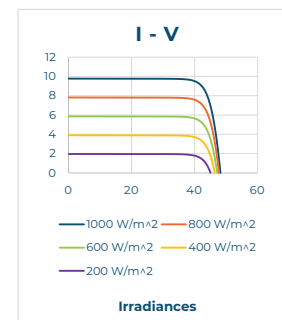

#### ALUMINUM HONEYCOMB SOLAR PANEL - OPAQUE

390W
41.9V
9.31A
48.2V
9.77A
22% - 22.5%
-40°C ~ +85°C
1000V (IEC/UL)
20A
Class A

\* Under Standard Test Conditions (STC) of irradiance of 1000 W/m<sup>2</sup>, spectrum AM 1.5 and cell temperature of 25°C.

### MECHANICAL DATA

SPECIFICATIONS	ALUMINUM HONEYCOMB SOLAR PANEL - OPAQUE
Cell Type	Mono-crystalline
Cell Arrangement	72 (12x6)
Overall Dimensions	2030x990x25 mm
Front Cover	3.2 mm tempered glass
Back Cover	Black or White Backsheet + Aluminum Honeycomb
Weight	29kg
J-Box	IP68, 3 bypass diodes
Cable	4mm <sup>2</sup> , 12 AWG (UL)
Cable Length (including Connector)	300mm, 500mm, 1000mm, 1200mm
Connector	MC4

### TEMPERATURE CHARACTERISTICS

SPECIFICATIONS	ALUMINUM HONEYCOMB SOLAR PANEL - OPAQUE
Temperature Coefficient Pmax	-0.36% / °C
Temperature Coefficient Voc	-0.30% / °C
Temperature Coefficient Isc	0.046% / °C
Nominal Module Operating Temperature	42 ± 3°C