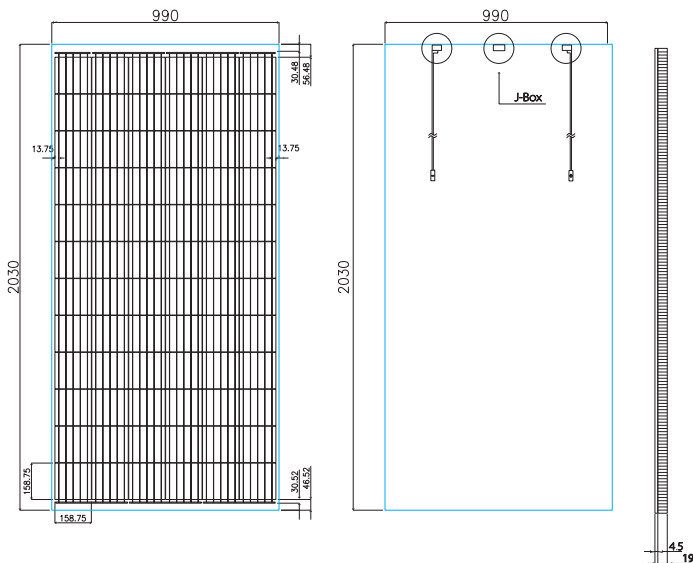

## SOLAR PANEL WITH ALUMINUM HONEYCOMB

**Opaque**

High Efficiency Mono Module

**390 W**

1000V

### ENGINEERING DRAWING (mm)

#### ALUMINUM HONEYCOMB SOLAR PANEL - OPAQUE

390W
41.9V
9.31A
48.2V
9.77A
22% - 22.5%
-40°C ~ +85°C
1000V (IEC/UL)
20A
Class A

\* Under Standard Test Conditions (STC) of irradiance of 1000 W/m<sup>2</sup>, spectrum AM 1.5 and cell temperature of 25°C.

### MECHANICAL DATA

SPECIFICATIONS	ALUMINUM HONEYCOMB SOLAR PANEL - OPAQUE
Cell Type	Mono-crystalline
Cell Arrangement	72 (12x6)
Overall Dimensions	2030x990x25 mm
Front Cover	3.2 mm tempered glass
Back Cover	Black or White Backsheet + Aluminum Honeycomb
Weight	29kg
J-Box	IP68, 3 bypass diodes
Cable	4mm <sup>2</sup> , 12 AWG (UL)
Cable Length (including Connector)	300mm, 500mm, 1000mm, 1200mm
Connector	MC4