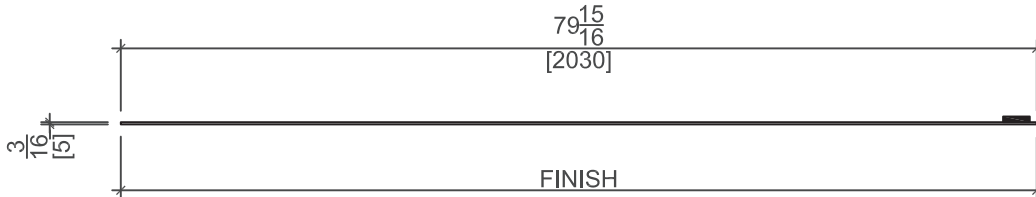

### MECHANICAL DATA

SPECIFICATIONS	ALUMINUM HONEYCOMB SOLAR PANEL - OPAQUE
Cell Type	Mono-crystalline
Cell Arrangement	72 (12x6)
Overall Dimensions	2030x990x25 mm
Front Cover	3.2 mm tempered glass
Back Cover	Black or White Backsheet + Aluminum Honeycomb
Weight	29kg
J-Box	IP68, 3 bypass diodes
Cable	4mm <sup>2</sup> , 12 AWG (UL)
Cable Length (including Connector)	300mm, 500mm, 1000mm, 1200mm
Connector	MC4

East USA Location:

 1 Rockefeller Plaza Fl 11, New York, NY 10020, USA  
 +1 (646) 583 4486

TECHNICAL DRAWING

TOP VIEW

FRONT VIEW

SIDE VIEW (RIGHT)

Learn More:

[mitrex.com](http://mitrex.com)  
[info@mitrex.com](mailto:info@mitrex.com)