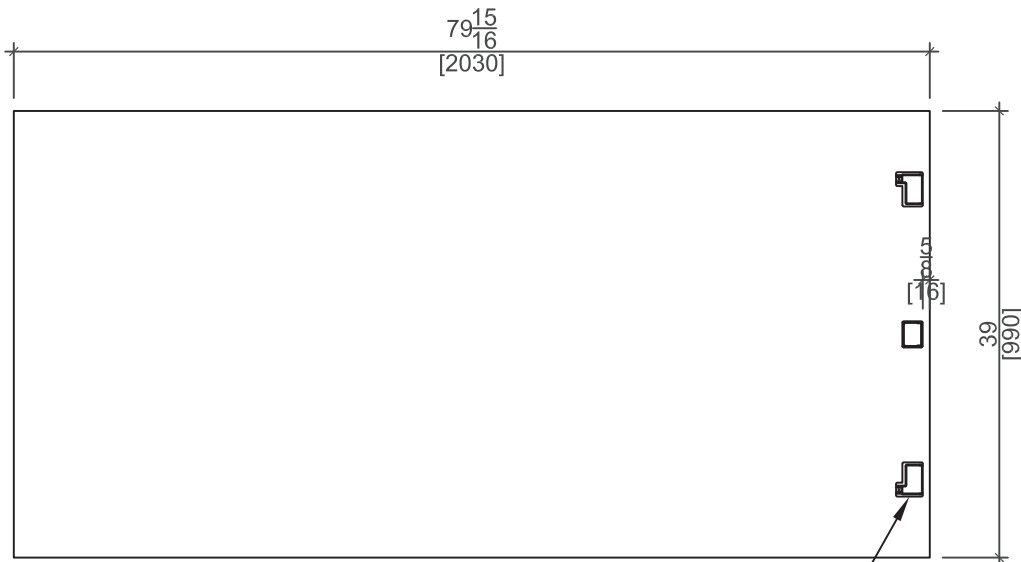

### MECHANICAL DATA

SPECIFICATIONS	ALUMINUM HONEYCOMB SOLAR PANEL - OPAQUE
Cell Type	Mono-crystalline
Cell Arrangement	72 (12x6)
Overall Dimensions	2030x990x25 mm
Front Cover	3.2 mm tempered glass
Back Cover	Black or White Backsheet + Aluminum Honeycomb
Weight	29kg
J-Box	IP68, 3 bypass diodes
Cable	4mm <sup>2</sup> , 12 AWG (UL)
Cable Length (including Connector)	300mm, 500mm, 1000mm, 1200mm
Connector	MC4

East USA Location:

 1 Rockefeller Plaza Fl 11, New York, NY 10020, USA  
 +1 (646) 583 4486

TECHNICAL DRAWING

TOP VIEW

FRONT VIEW

SIDE VIEW (RIGHT)

Learn More:

[mitrex.com](http://mitrex.com)  
[info@mitrex.com](mailto:info@mitrex.com)